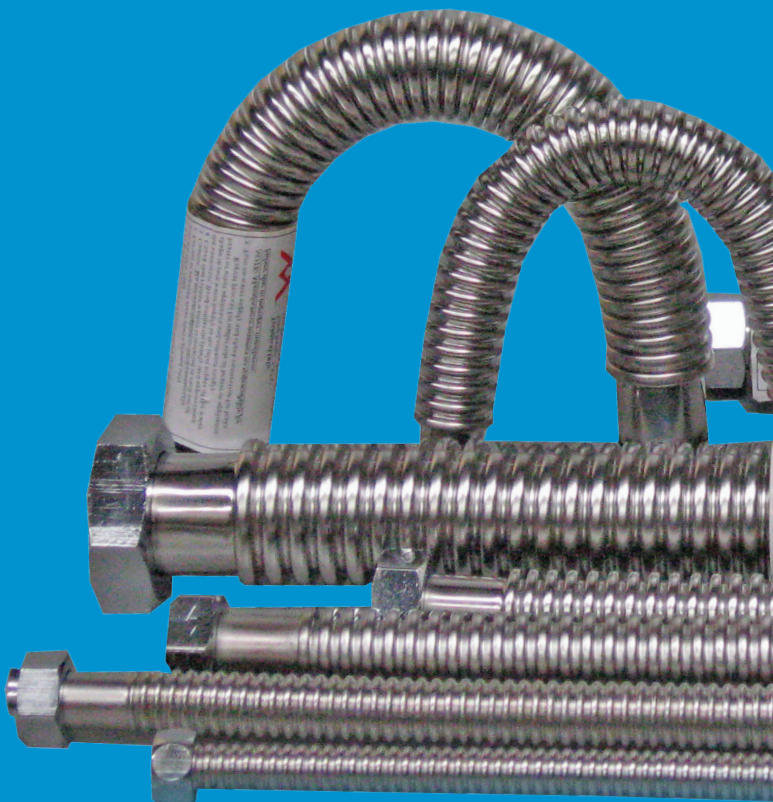

SKAN[®] SS Flexible Connectors

SKAN SS Flexible Connectors

- An easy to install, fully flexible, 316 SS connector, that will save you time and money on those difficult jobs joining A to B.
- Proven time saver in OEM applications
- Full Bore; a 25mm threaded end has 25mm internal diameter pipe
- No deformity in the curvature
- No rubber or plastic hose that will reduce flow
- Will not corrode or rust
- No galvanic effect. No dielectric union required
- Resists work hardening

Watermark approval

ATS 5200.489:2009 Certificate No. 23092

Extremely flexible

Greater flexibility than braided type connectors, and will not crimp or kink

Suitable for potable water

Residential, Commercial and Industrial

SKAN SS Flexible Connectors

Specifications

Body material	316 Stainless Steel
Sizes	12mm (½") to 50mm (2")
Lengths	300mm (12") to 1500mm (60", 5 ft)
Maximum Working Pressure	3000 kpa (435 PSI)
Applications	Pump installations, overcome the frustration of pipe fracture due to pump vibration Water heaters, Sinks, Toilets and most water flowing appliances Water treatment and filtration installations